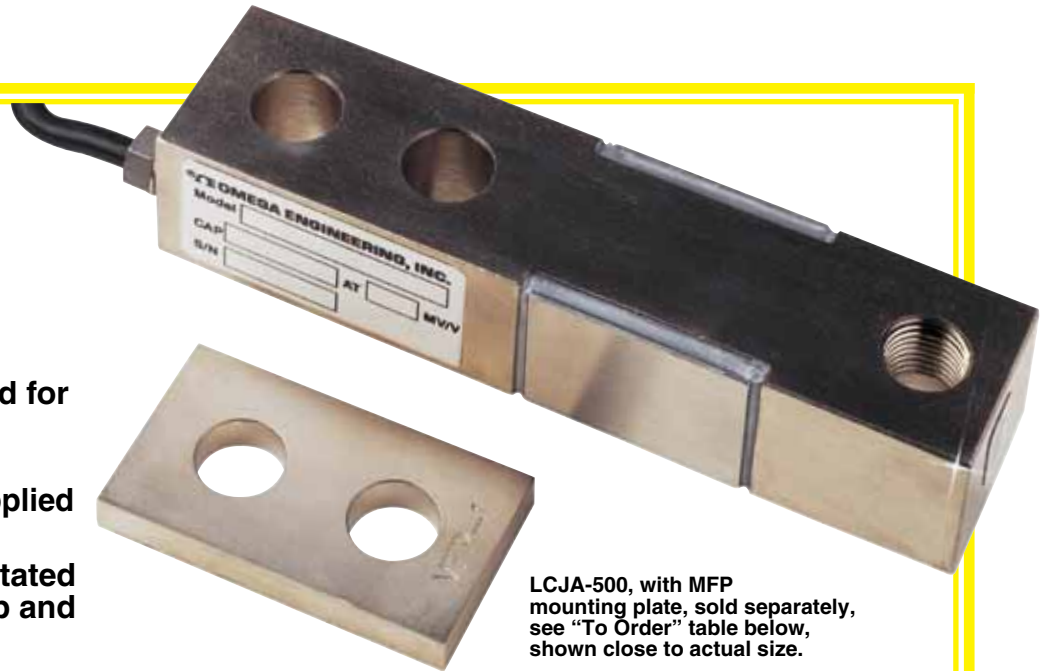

# HEAVY DUTY SHEAR BEAM LOAD CELLS

0-500 lb to 0-20,000 lb Ranges

## LCJA Series

- ✓ Environmentally Protected for Washdown Applications
- ✓ Corrosion Resistant
- ✓ Calibration Certificate Supplied
- ✓ 0.25% Interchangeable
- ✓ Exact Full Scale Output Stated for Easy Equipment Setup and System Calibration

LCJA-500, with MFP mounting plate, sold separately, see "To Order" table below, shown close to actual size.

### SPECIFICATIONS

**Rated Output:** 3 mV/V  $\pm 0.0075$  mV/V (actual output supplied with each load cell)  
**Excitation:** 10 Vdc (15 Vdc maximum)  
**Accuracy:**  $\pm 0.037\%$  Full Scale  
**Linearity:**  $\pm 0.03\%$  FS  
**Hysteresis:**  $\pm 0.02\%$  FS  
**Repeatability:**  $\pm 0.01\%$  FS  
**Zero Balance:**  $\pm 1\%$  FS  
**Creep In 20 min:**  $\pm 0.03\%$  FS  
**Operating Temperature:** 0 to 150°F (-18 to 66°C)  
**Compensated Temperature:** 0 to 150°F (-18 to 66°C)  
**Thermal effects:** Zero - 0.0015% FS/°F Span - 0.0008% RDG/°F  
**Maximum Load:** 200% FS  
**Side Load Rejection:** 500:1  
**Bridge Resistance:** 350  $\Omega$  nominal  
**Full Scale Deflection:** 0.015 in to 0.025 in  
**Construction:** Nickel Plated Steel  
**Cable:** 20 ft 4-conductor shielded 22-gage wire