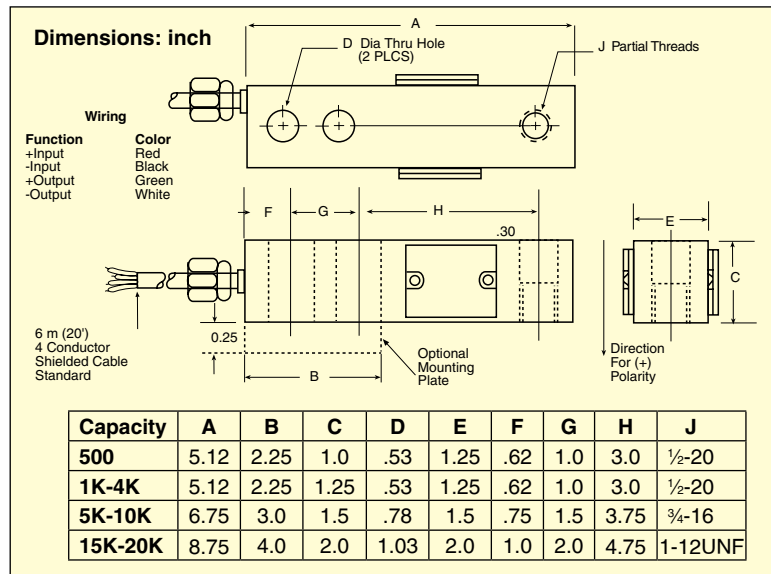

LCJA-500, with MFP mounting plate, sold separately, see "To Order" table below, shown close to actual size.

### SPECIFICATIONS

**Rated Output:** 3 mV/V  $\pm 0.0075$  mV/V (actual output supplied with each load cell)  
**Excitation:** 10 Vdc (15 Vdc maximum)  
**Accuracy:**  $\pm 0.037\%$  Full Scale  
**Linearity:**  $\pm 0.03\%$  FS  
**Hysteresis:**  $\pm 0.02\%$  FS  
**Repeatability:**  $\pm 0.01\%$  FS  
**Zero Balance:**  $\pm 1\%$  FS  
**Creep In 20 min:**  $\pm 0.03\%$  FS  
**Operating Temperature:** 0 to 150°F (-18 to 66°C)  
**Compensated Temperature:** 0 to 150°F (-18 to 66°C)  
**Thermal effects:** Zero - 0.0015% FS/°F Span - 0.0008% RDG/°F  
**Maximum Load:** 200% FS  
**Side Load Rejection:** 500:1  
**Bridge Resistance:** 350  $\Omega$  nominal  
**Full Scale Deflection:** 0.015 in to 0.025 in  
**Construction:** Nickel Plated Steel  
**Cable:** 20 ft 4-conductor shielded 22-gage wire