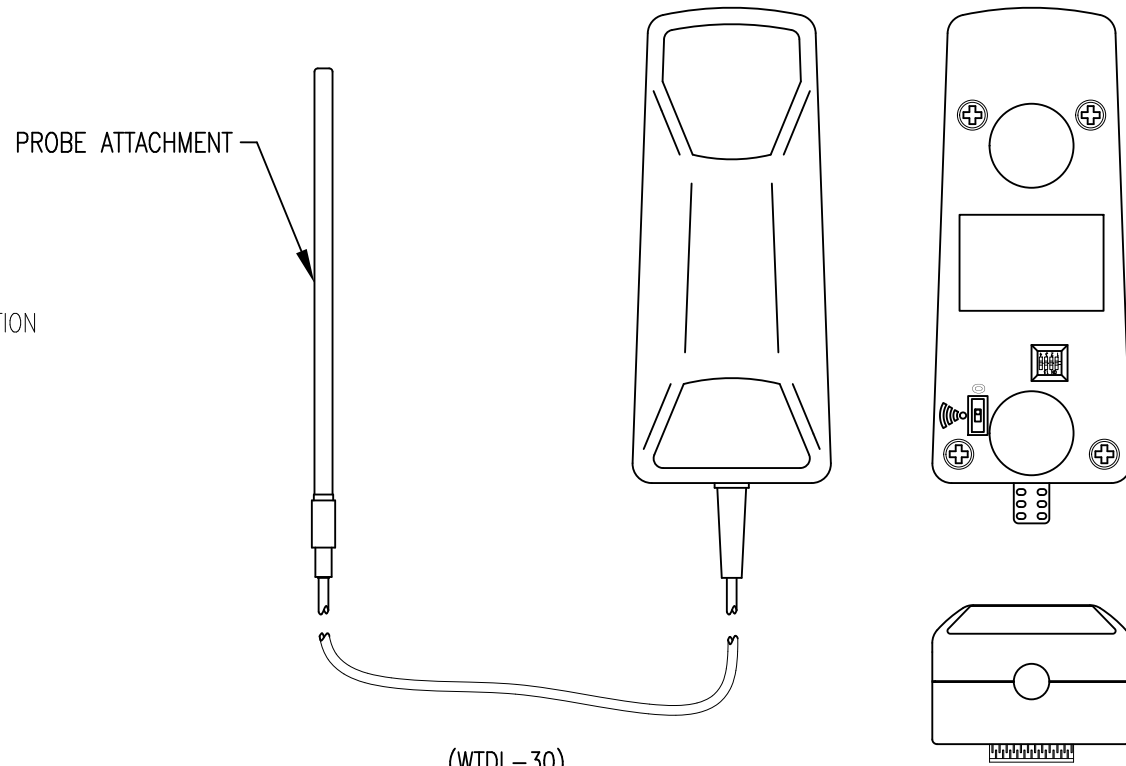

BLACK WIRELESS TRANSCEIVER

Ⓢ = CRITICAL DIMENSION  
 STANDARD TOLERANCES UNLESS NOTED:  
 ALL DECIMAL DIMENSIONS ±  
 ALL ANGLES ±

SCALE 1:2

		DATE	NAME	MATERIAL
		DWN BY	WTDL SERIES WIRELESS DATA LOGGER ARTWORK (FOR REFERENCE ONLY)	FINISH
		CHKD		<b>DWYER INSTRUMENTS, INC.</b> MICHIGAN CITY, INDIANA 46360 U.S.A.
		APPD		
NO.	CHANGES	BY/DATE		ACAD2002
NOTICE: This drawing and the principles and elements of design embodied therein are the exclusive property of DWYER INSTRUMENTS, INC. and are not to be communicated, disclosed, reproduced or used except as previously authorized in writing by such corporation and must not be submitted to outside parties for examination without the written consent of said corporation.				3