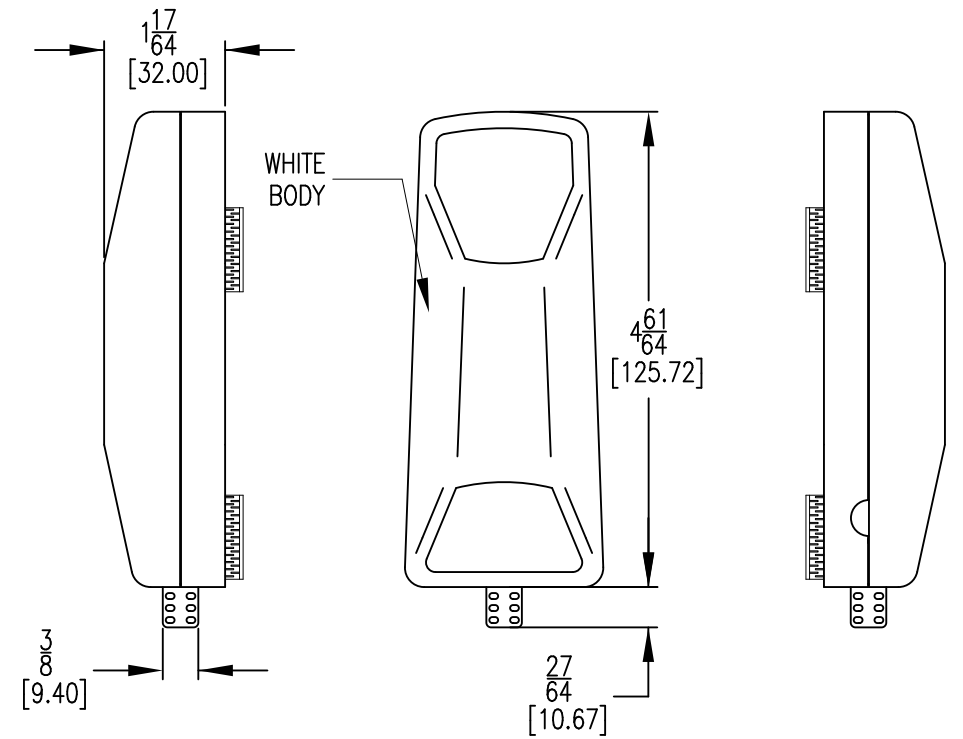

BLACK WIRELESS TRANSCEIVER

Ⓢ = CRITICAL DIMENSION  
 STANDARD TOLERANCES UNLESS NOTED:  
 ALL DECIMAL DIMENSIONS ±  
 ALL ANGLES ±

SCALE 1:2

		DATE	NAME	MATERIAL
		DWN BY	WTDL SERIES WIRELESS DATA LOGGER ARTWORK (FOR REFERENCE ONLY)	FINISH
		CHKD		<b>DWYER INSTRUMENTS, INC.</b> MICHIGAN CITY, INDIANA 46360 U.S.A.
		APPD		
NO.	CHANGES	BY/DATE		ACAD2002
NOTICE: This drawing and the principles and elements of design embodied therein are the exclusive property of DWYER INSTRUMENTS, INC. and are not to be communicated, disclosed, reproduced or used except as previously authorized in writing by such corporation and must not be submitted to outside parties for examination without the written consent of said corporation.				3