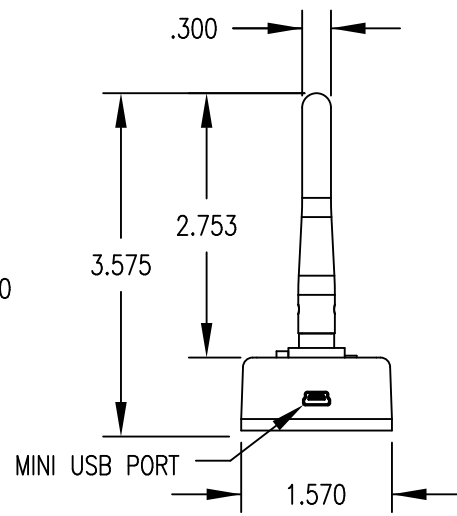

BLACK WIRELESS TRANSCEIVER

Ⓢ = CRITICAL DIMENSION  
 STANDARD TOLERANCES UNLESS NOTED:  
 ALL DECIMAL DIMENSIONS ±  
 ALL ANGLES ±

SCALE 1:2

		DATE	NAME	MATERIAL
		DWN BY	WTDL SERIES WIRELESS DATA LOGGER ARTWORK (FOR REFERENCE ONLY)	FINISH
		CHKD		<b>DWYER INSTRUMENTS, INC.</b> MICHIGAN CITY, INDIANA 46360 U.S.A.
		APPD		
NO.	CHANGES	BY/DATE		ACAD2002
NOTICE: This drawing and the principles and elements of design embodied therein are the exclusive property of DWYER INSTRUMENTS, INC. and are not to be communicated, disclosed, reproduced or used except as previously authorized in writing by such corporation and must not be submitted to outside parties for examination without the written consent of said corporation.				3